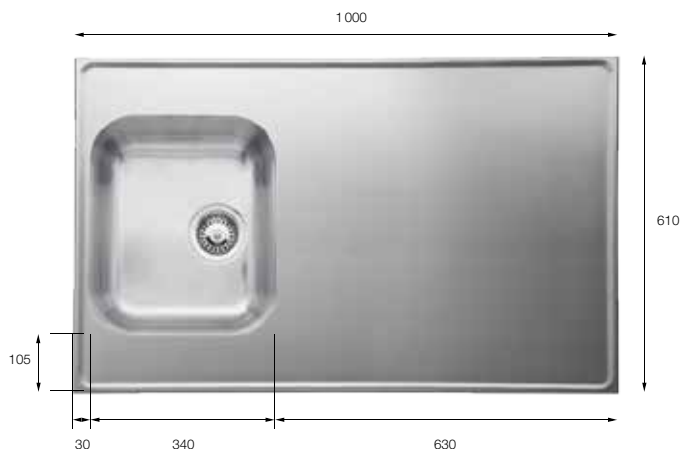

F10 Vändbar art SL-F10

Pris exkl moms 3404 kr
Pris inkl moms 4255 kr
Min. skåpstrl **500 mm**
Yttermått 1000x610x30 mm
Lådmått 340x400 mm x185 mm
Levereras med Komplet vattenlås inkl korgventil
Material Slät rostfri plåt

Utbytesalternativ